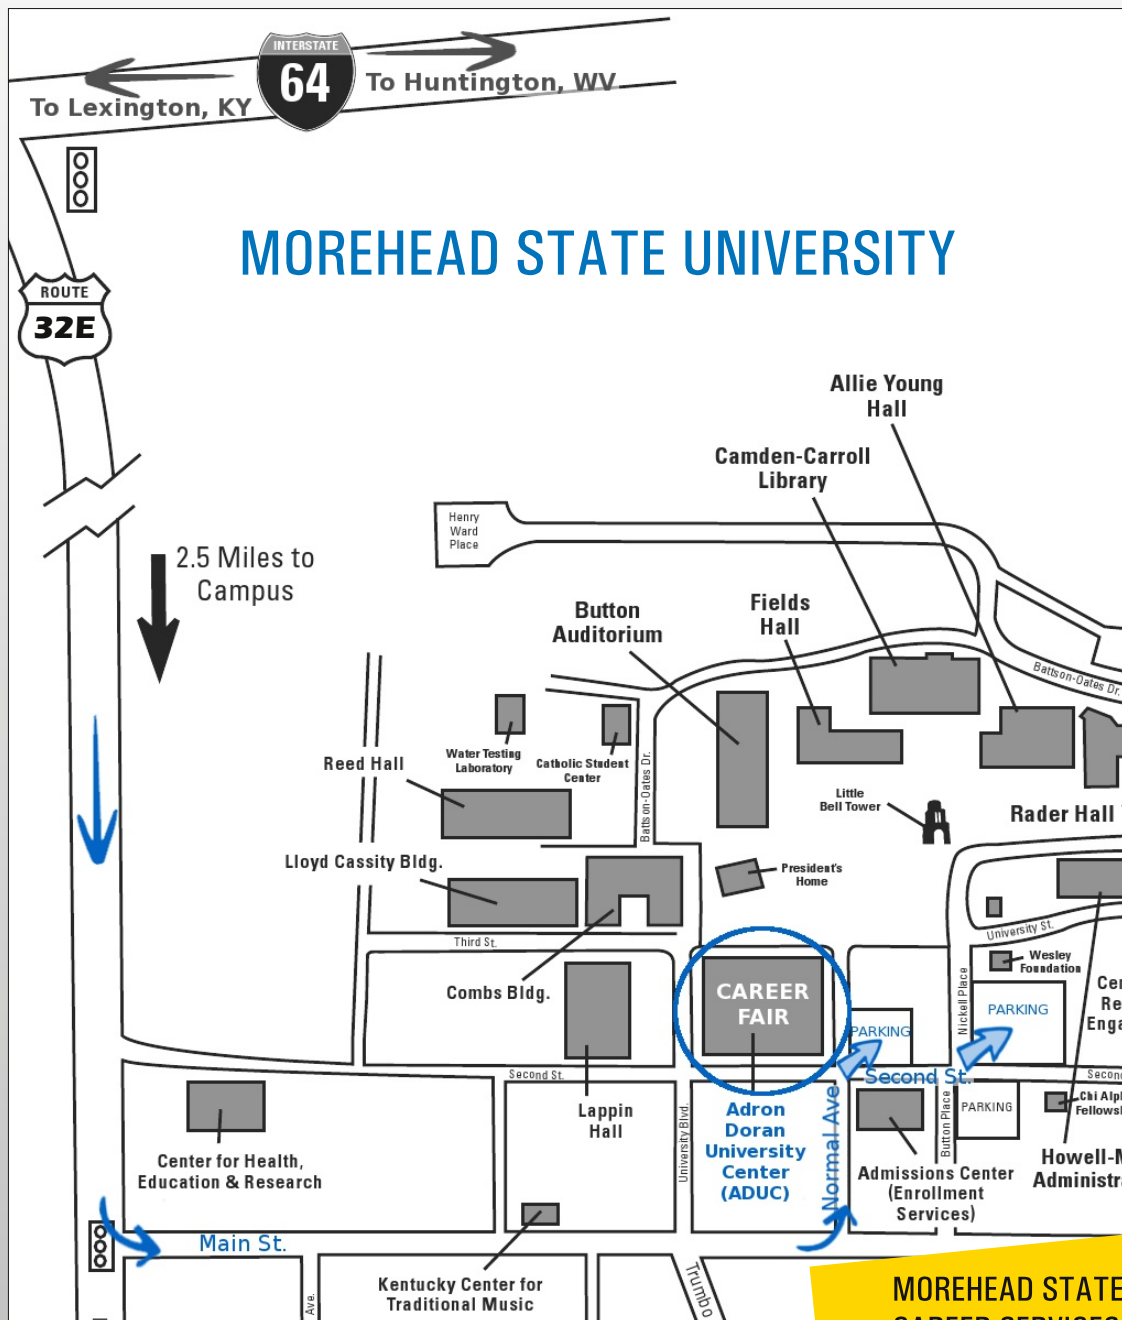

NACElink
CAREER SERVICES MANAGER MODULAR EDITION
software by simplicity

PARKING DIRECTIONS

For your parking convenience, we have reserved the parking lot next to the University Center for career fair participants. It is recommended that you arrive early to obtain a parking space in this lot. From Main St., turn left onto Normal Avenue. At the intersection with Second St., go straight into one parking lot or turn right to access the other. Attendants will be in the parking lot to assist you.